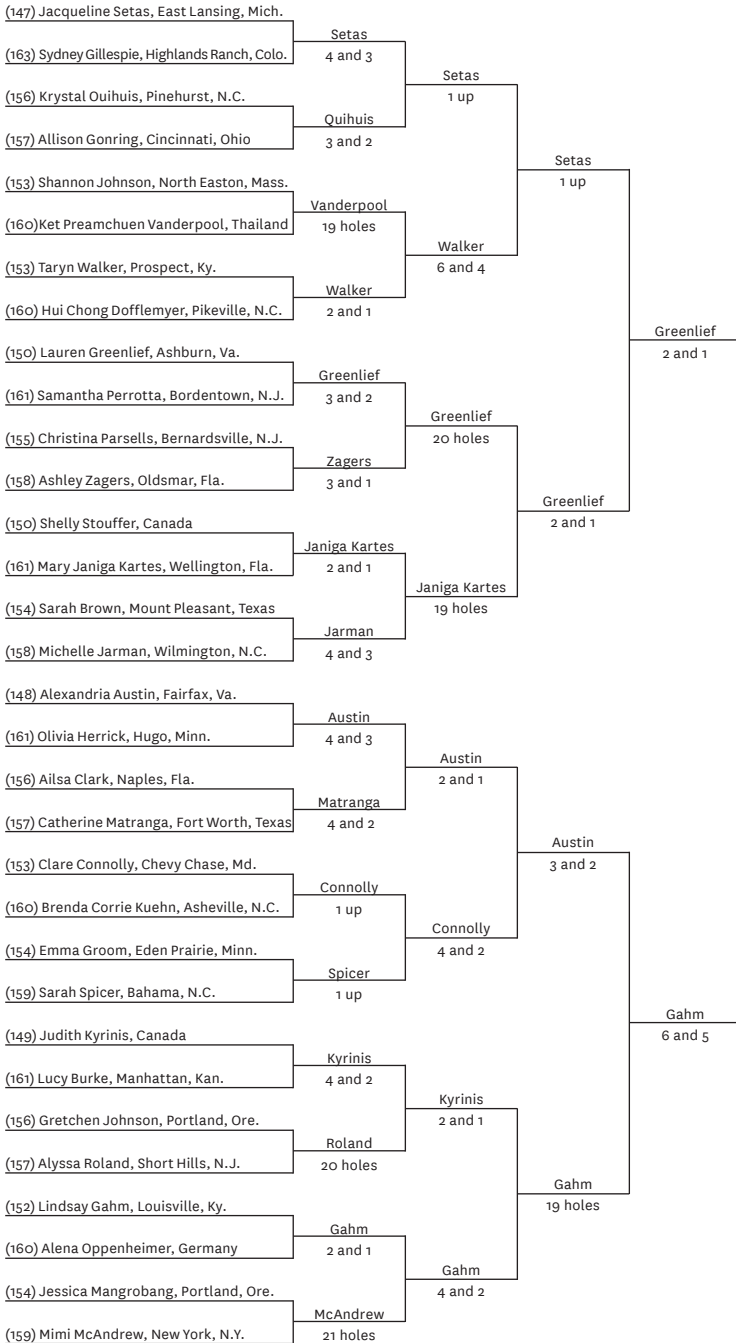

37th U.S. Women's Mid-Amateur Championship

Qual. Round of 64 Round of 32 Round of 16 Quarterfinal Round Semifinal Round
Score Monday, Sept. 9 Tuesday, Sept. 10 Tuesday, Sept. 10 Wednesday, Sept. 11 Wednesday, Sept. 11

Par: 35-37—72
Yardage: 6,135
Entries: 491

FINAL
Thursday, Sept. 12
Hana Ryskova
def.
Lindsay Gahm,
5 and 4